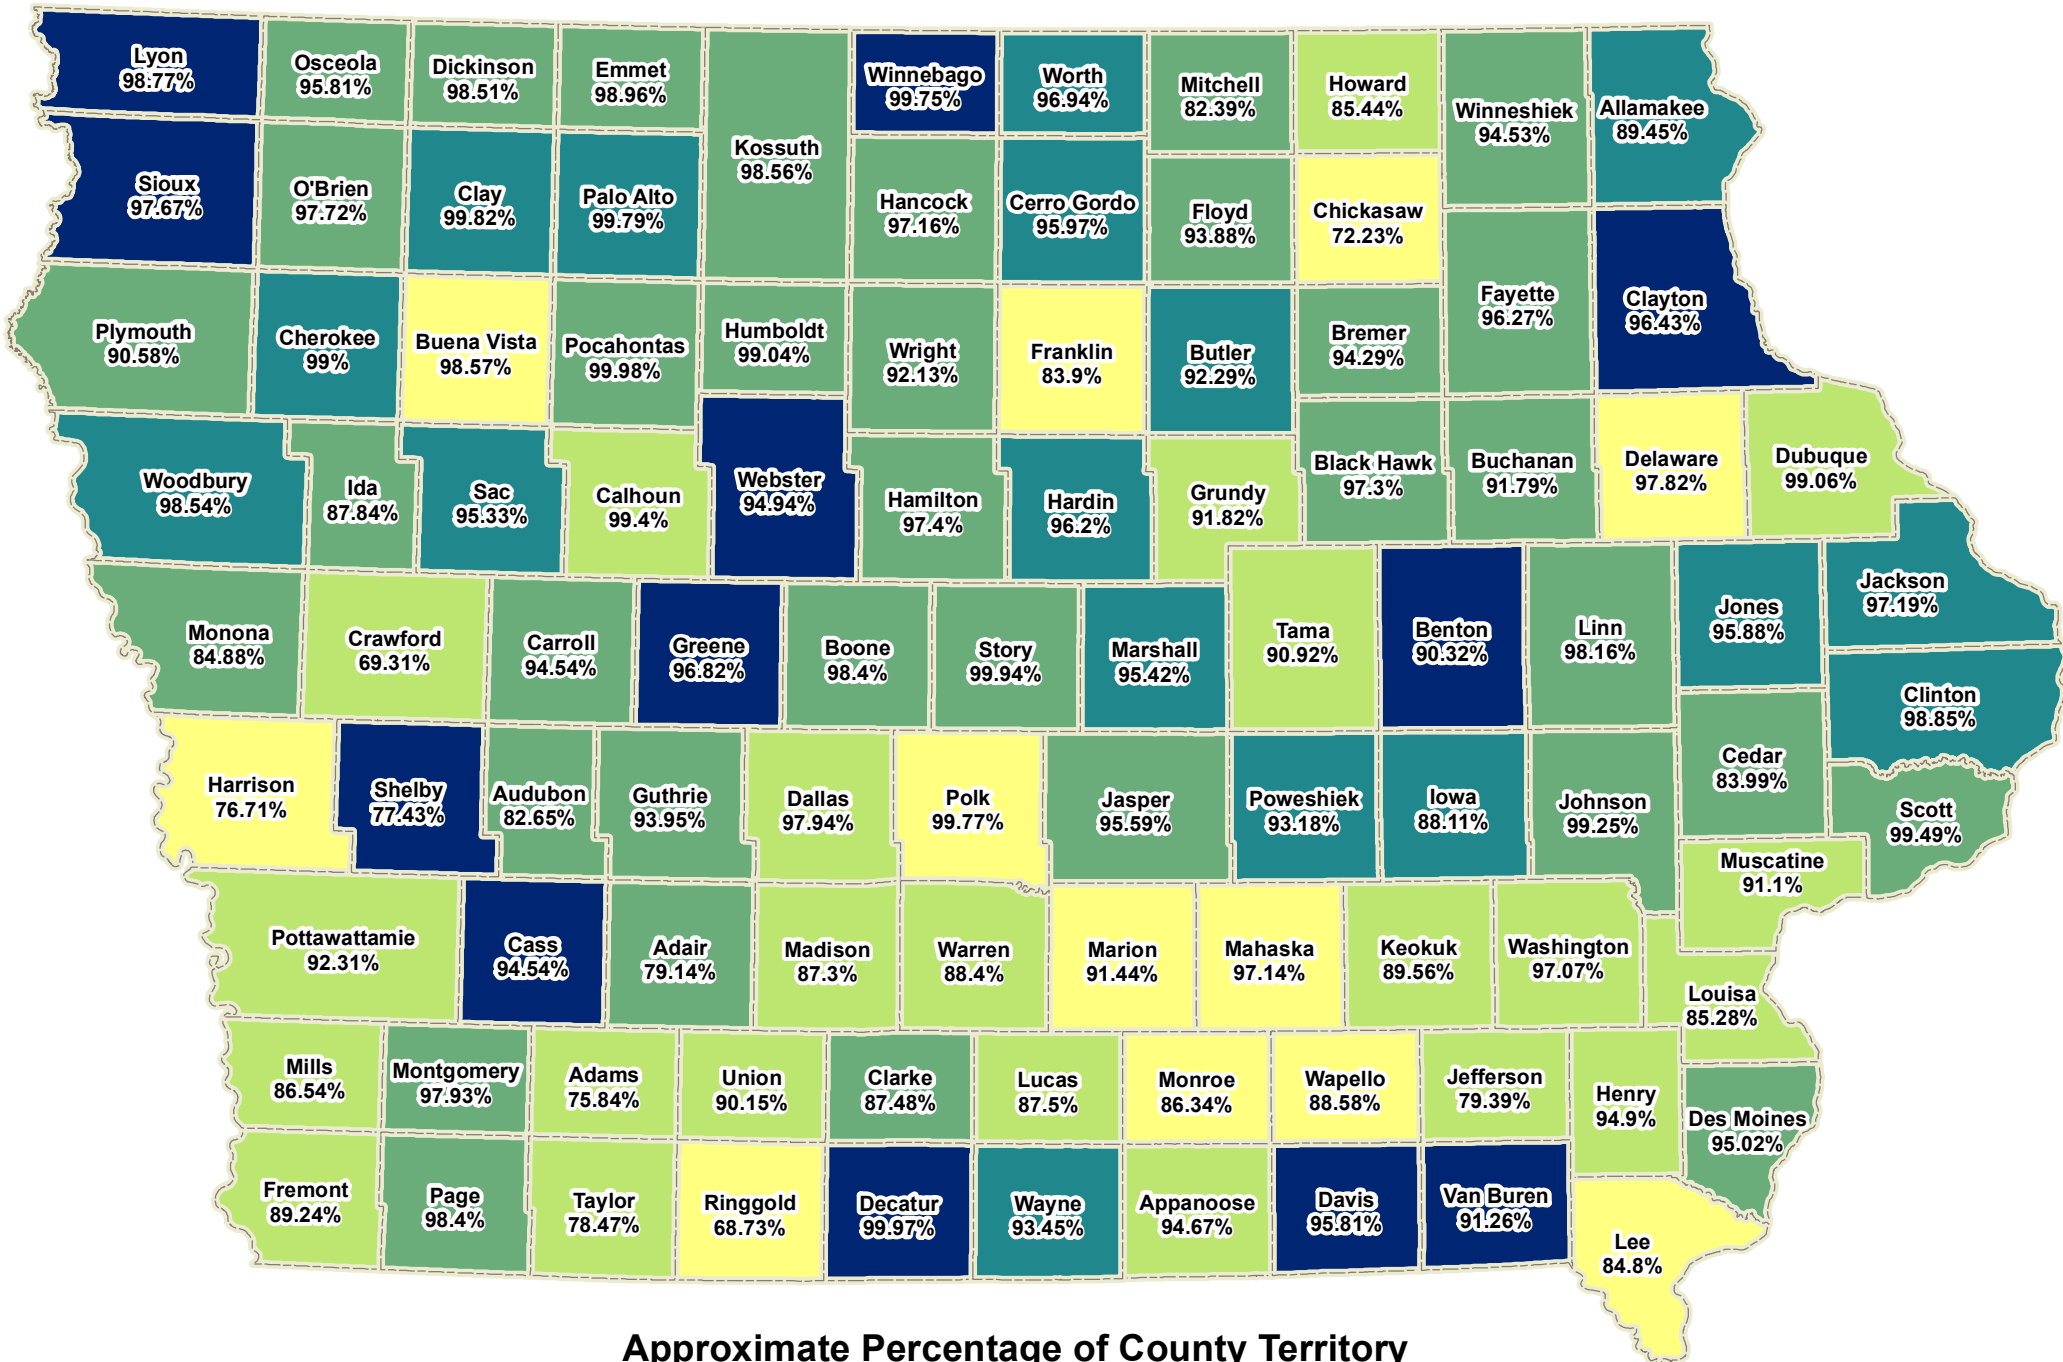

Broadband Availability in the State of Iowa

Percentage of Households Served by Terrestrial, Non-Mobile Broadband Service

At Least 768 Kbps Download/200 Kbps Upload Speeds
USF Support by County

Approximate Percentage of County Territory Served by Carriers Eligible for High Cost Loop (HCL), Local Switching Support (LSS), and Interstate Common Line Support (ICLS)