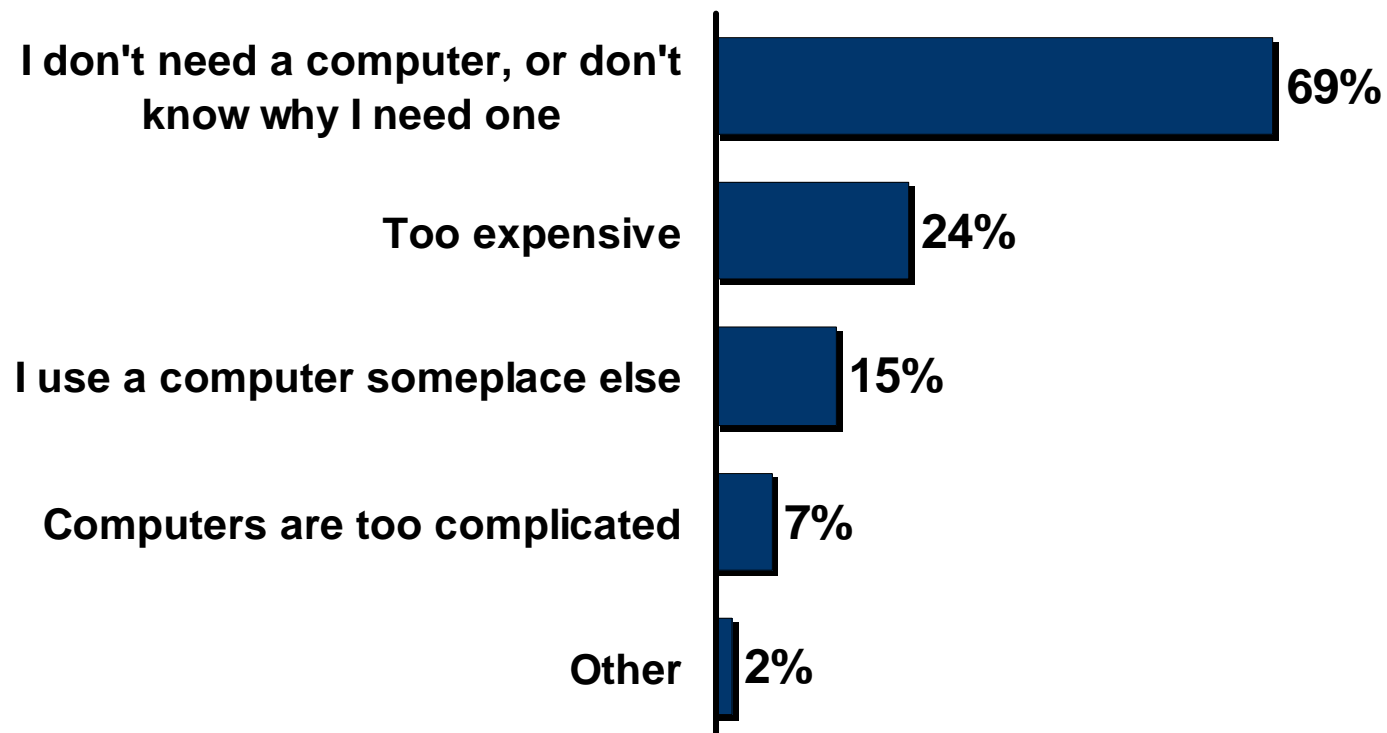

# Barriers to Computer Ownership

Percent of Iowa residents with no computer at home\*

\*Percentages do not add up to 100% because individuals could give multiple responses.

Q: Why don't you have a computer at home?  
(n=232 IA residents with no home computer)