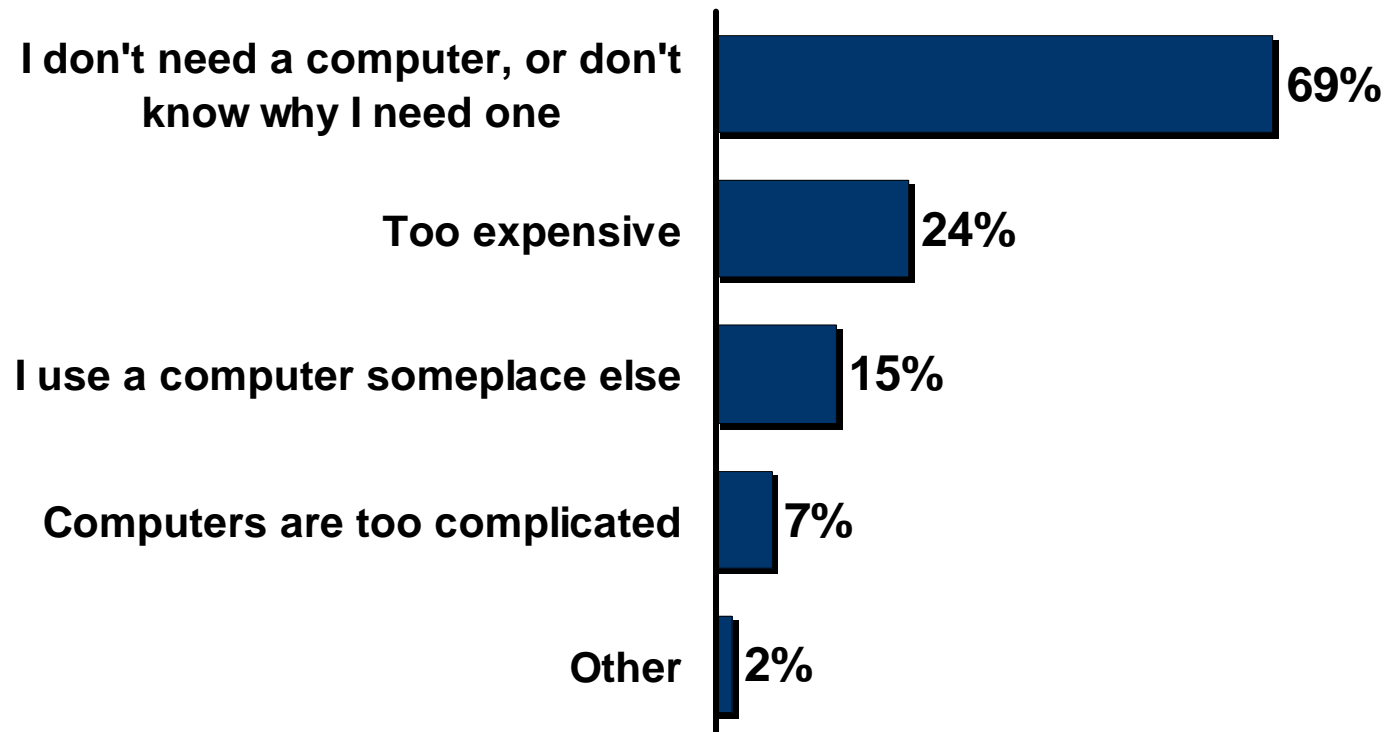

Barriers to Computer Ownership

Percent of Iowa residents with no computer at home*

*Percentages do not add up to 100% because individuals could give multiple responses.

Q: Why don't you have a computer at home?
(n=232 IA residents with no home computer)