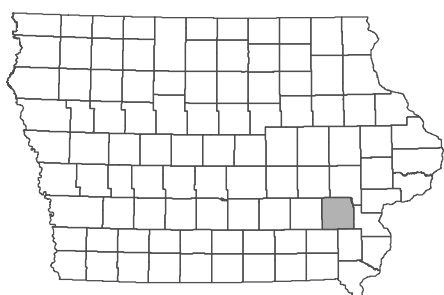

Broadband Service Inventory by Platform

Washington County

Advertised Speeds of at Least
3 Mbps Downstream
and 768 Kbps Upstream

Iowa

Published
June 26, 2015

Symbology

- - - Municipal Boundary
- Interstate
- US Road
- Local Road
- - - County Boundary
- Water
- National Land

In areas where multiple broadband providers offer service, this platform composite map stacks coverage display layers in the order presented below.

- Fiber Broadband
- Cable Broadband
- DSL Broadband
- Fixed Wireless Broadband
- Mobile Wireless Broadband*