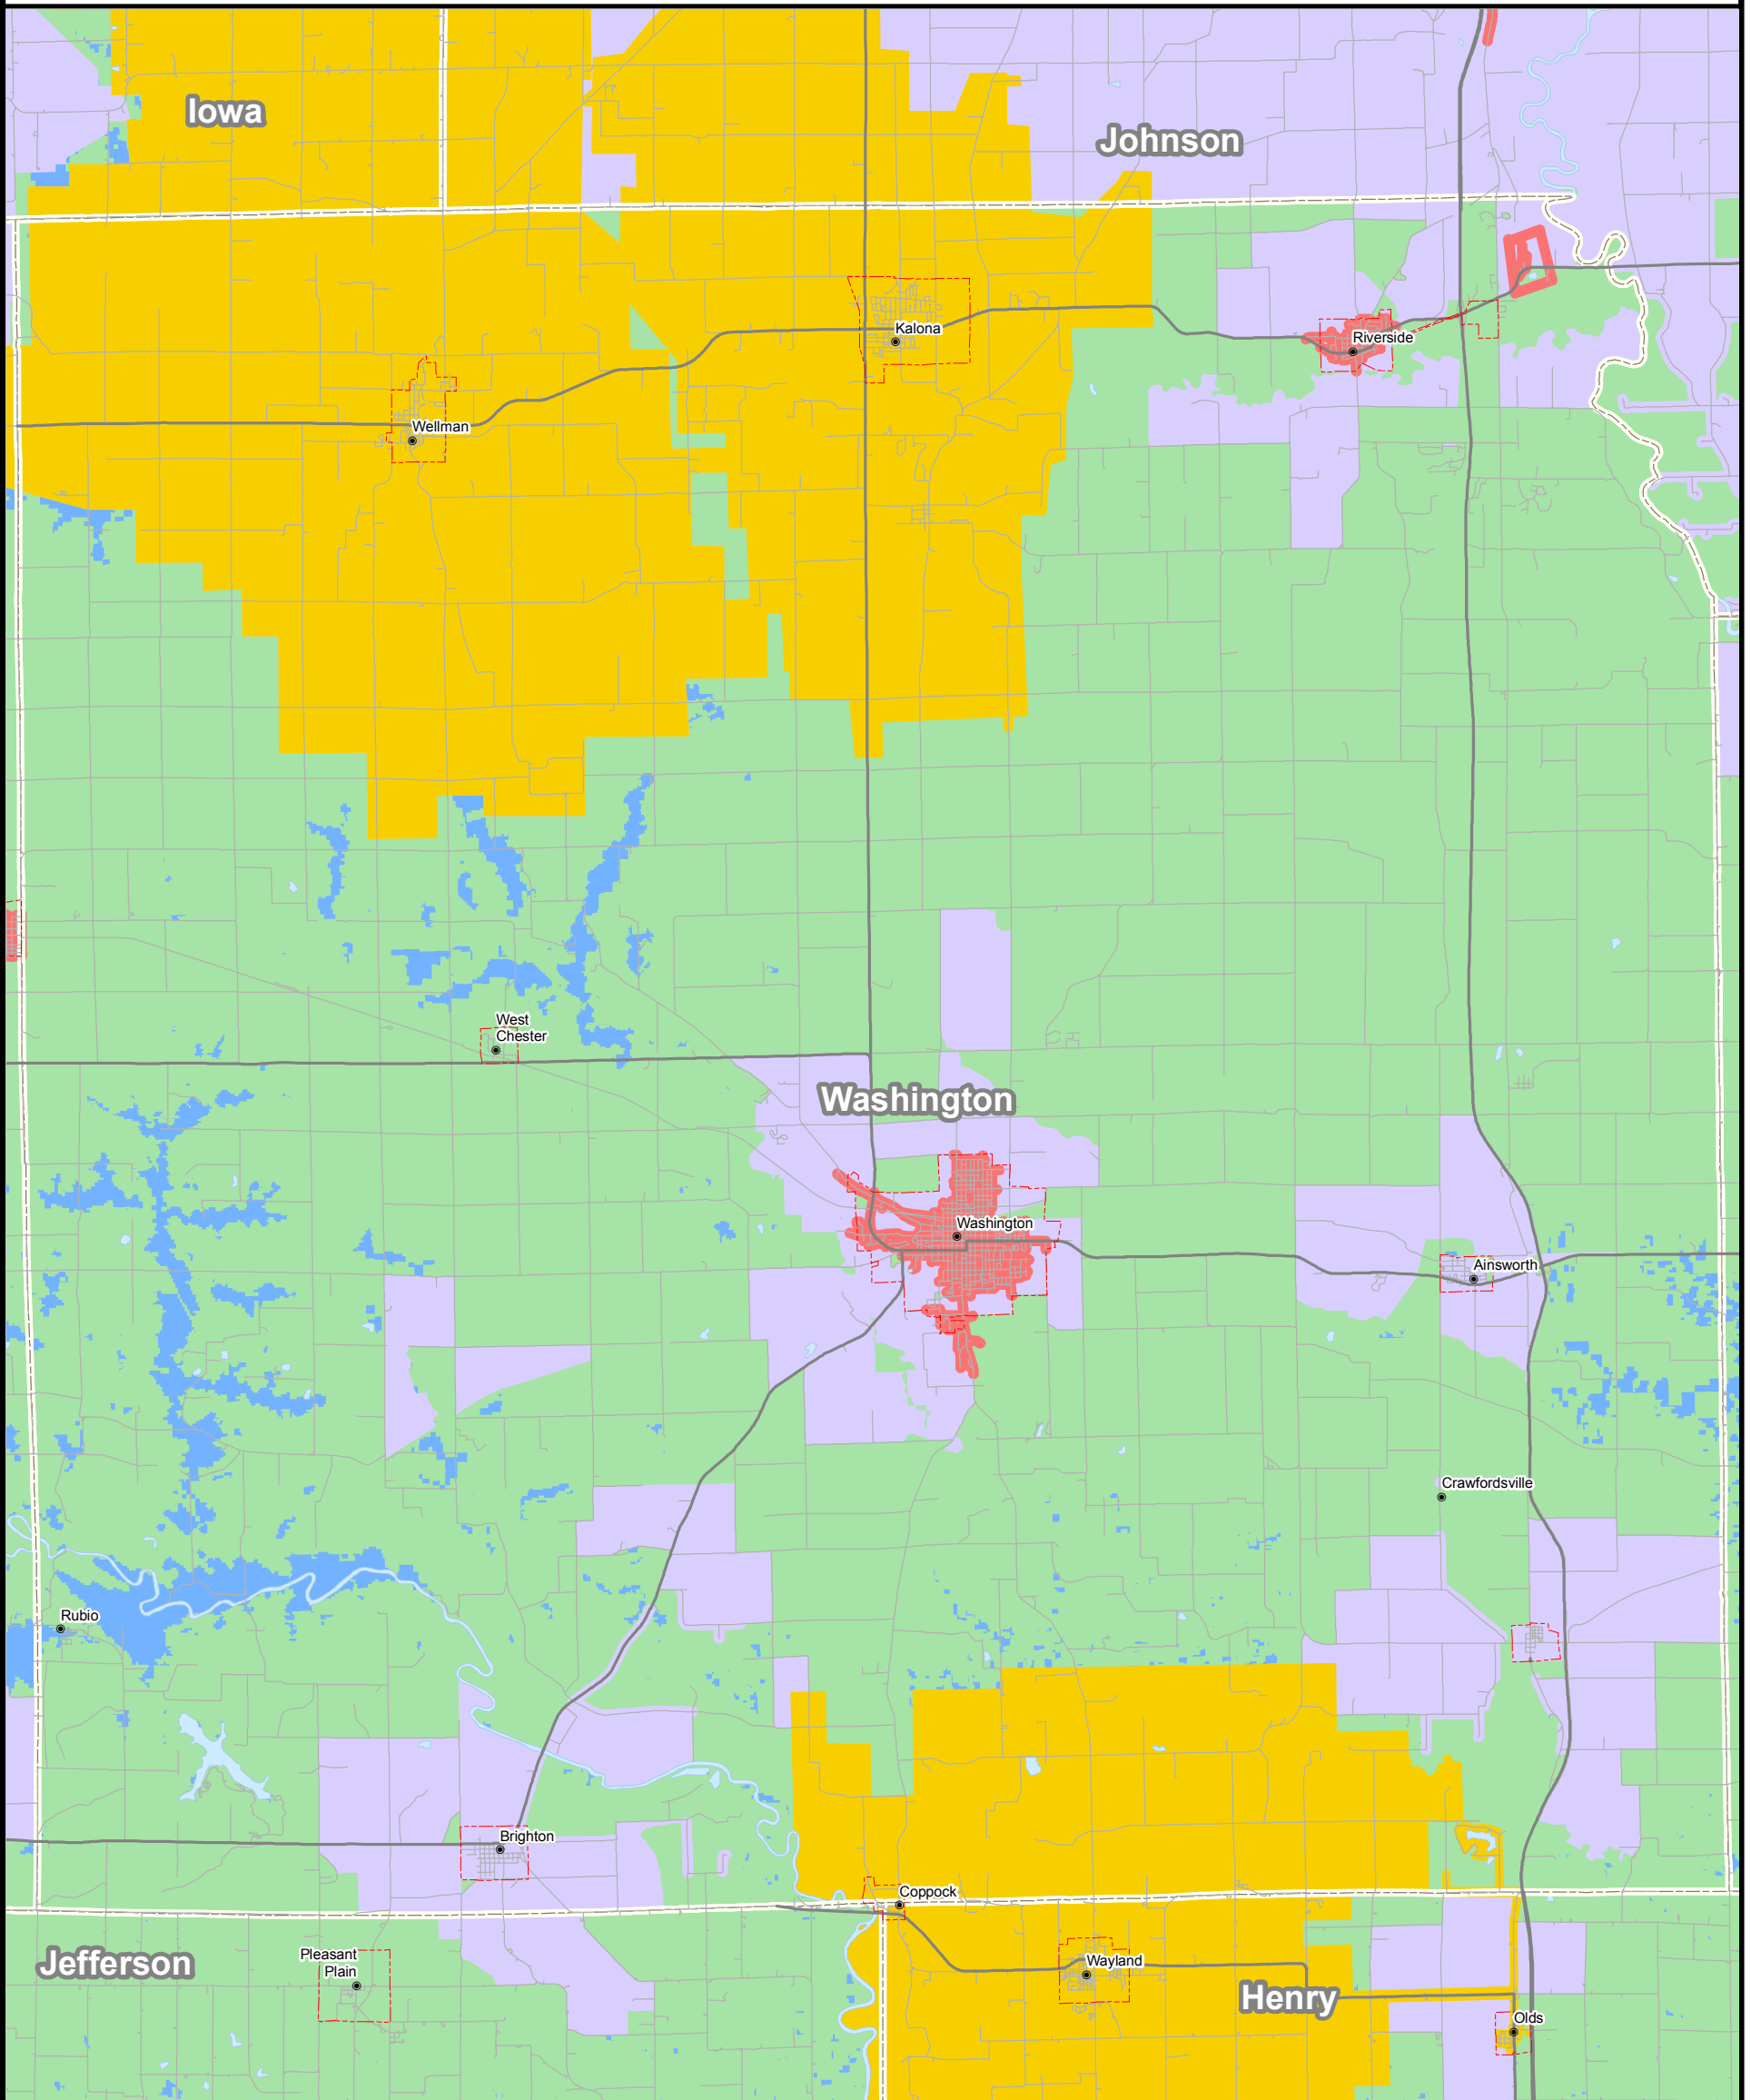

Broadband Service Inventory by Platform

Washington County

Advertised Speeds of at Least
3 Mbps Downstream
and 768 Kbps Upstream

Iowa

Published
June 26, 2015

Symbology

- - - Municipal Boundary
- Interstate
- US Road
- Local Road
- - - County Boundary
- Water
- National Land

In areas where multiple broadband providers offer service, this platform composite map stacks coverage display layers in the order presented below.

- Fiber Broadband
- Cable Broadband
- DSL Broadband
- Fixed Wireless Broadband
- Mobile Wireless Broadband*

This map represents areas of broadband service availability determined by ongoing, in-depth technical analysis of provider networks and accommodations for the impact of external factors on service quality. Satellite broadband services may also be available.

0 0.75 1.5 3 Miles

All Rights Reserved.
© Copyright 2015, Connected Nation, Washington, D.C. 20010