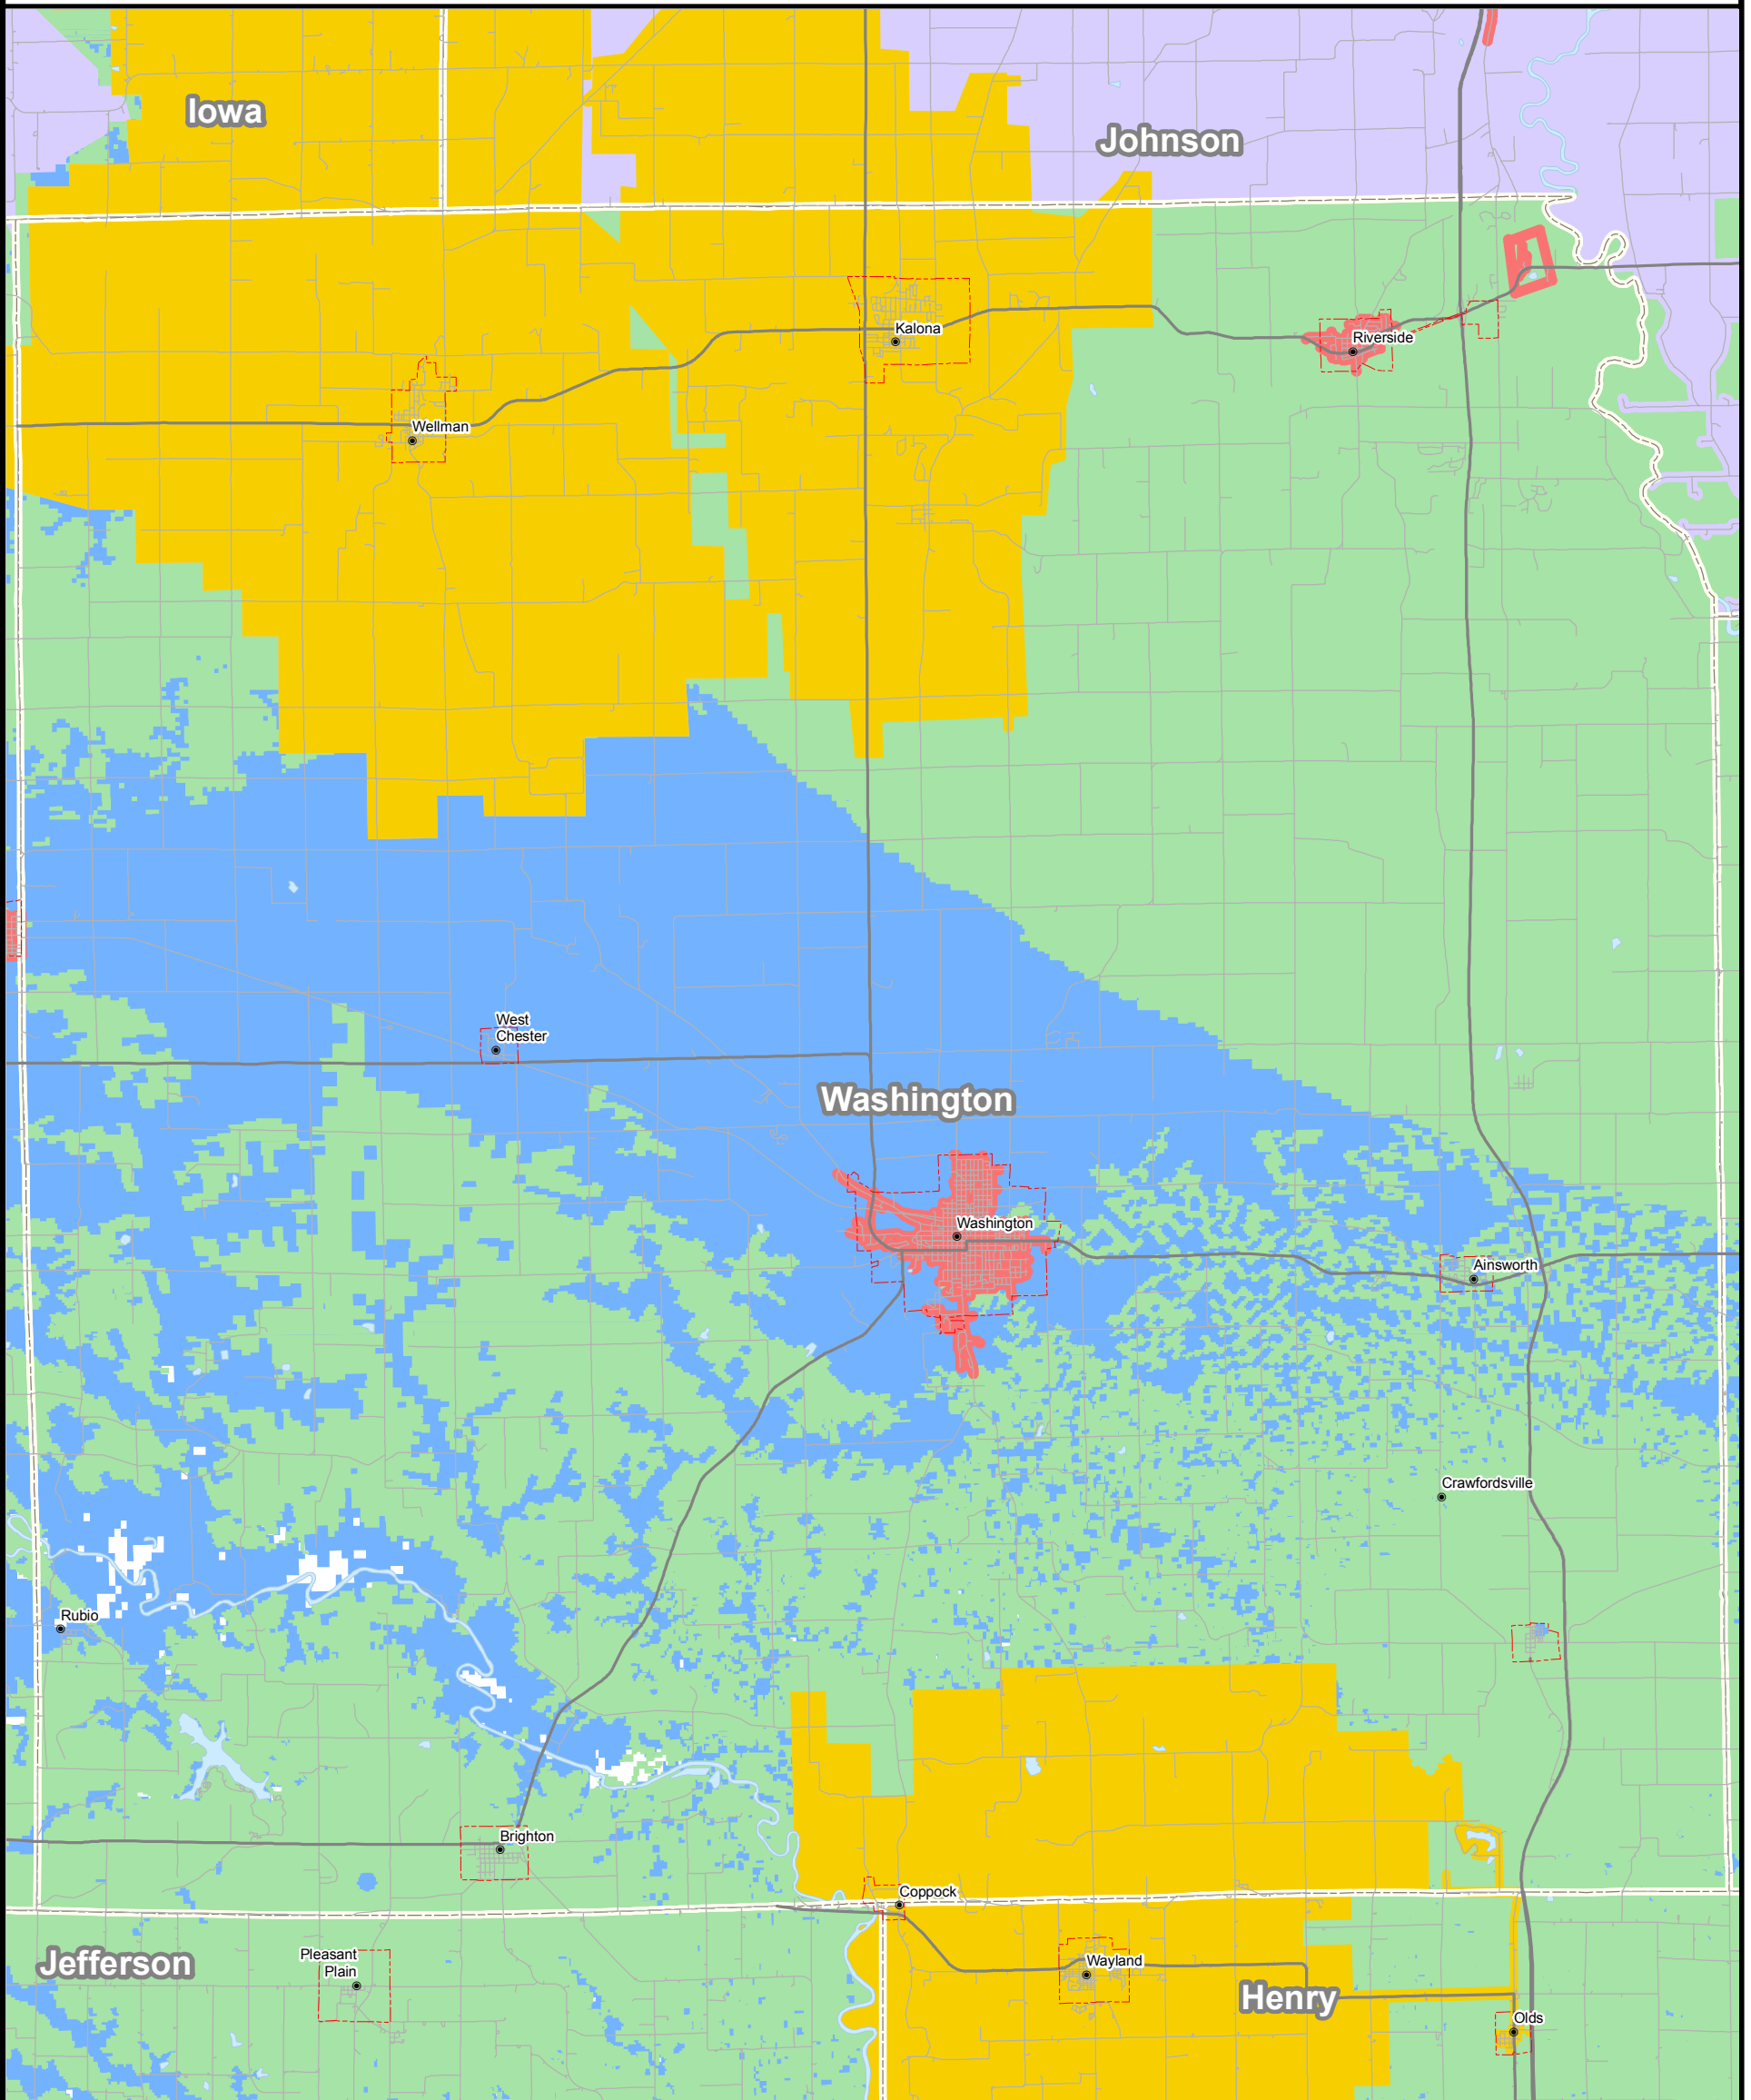

Broadband Service Inventory by Platform

Washington County

Advertised Speeds of at Least
10 Mbps Downstream
and 1 Mbps Upstream

Iowa

Published
June 26, 2015

Symbology

- - - Municipal Boundary
- Interstate
- US Road
- Local Road
- - - County Boundary
- Water
- National Land

In areas where multiple broadband providers offer service, this platform composite map stacks coverage display layers in the order presented below.

- Fiber Broadband
- Cable Broadband
- DSL Broadband
- Fixed Wireless Broadband
- Mobile Wireless Broadband*

This map represents areas of broadband service availability determined by ongoing, in-depth technical analysis of provider networks and accommodations for the impact of external factors on service quality. Satellite broadband services may also be available.

0 0.75 1.5 3 Miles

All Rights Reserved.
© Copyright 2015, Connected Nation, Washington, D.C. 20010