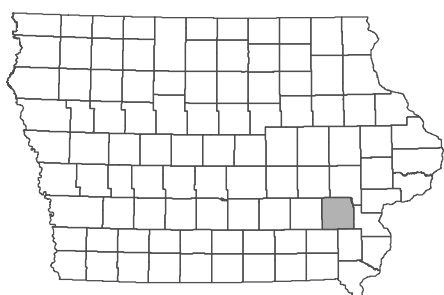

Broadband Service Inventory by Platform

Washington County

Advertised Speeds of at Least
10 Mbps Downstream
and 1 Mbps Upstream

Iowa

Published
June 26, 2015

Symbology

- - - Municipal Boundary
- Interstate
- US Road
- Local Road
- - - County Boundary
- Water
- National Land

In areas where multiple broadband providers offer service, this platform composite map stacks coverage display layers in the order presented below.

- Fiber Broadband
- Cable Broadband
- DSL Broadband
- Fixed Wireless Broadband
- Mobile Wireless Broadband*